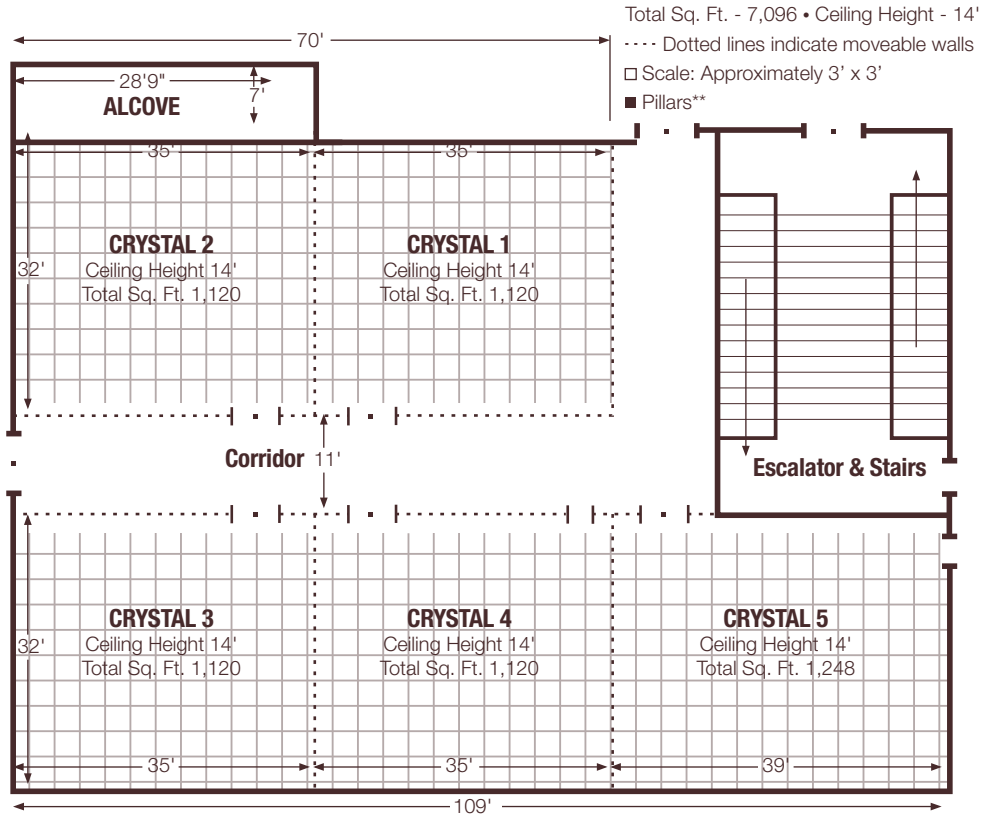

# CRYSTAL BALLROOM

Room Capacities\*

	THEATRE	CLASSROOM	BANQUET	RECEPTION
<b>CRYSTAL BALLROOM</b>	650	340	450	650
<b>CRYSTAL 1</b>	96	60	70	96
<b>CRYSTAL 2</b>	96	60	70	96
<b>CRYSTAL 3</b>	96	60	70	96
<b>CRYSTAL 4</b>	96	60	70	96
<b>CRYSTAL 5</b>	96	60	70	96
<b>CRYSTAL 1 &amp; 2</b>	240	130	140	240
<b>CRYSTAL 3 &amp; 4</b>	240	130	140	240
<b>CRYSTAL 3, 4 &amp; 5</b>	380	190	210	380

\* Capacity figures are subject to change, depending on space allocations for head table, dance floor, staging and catering requirements.

\*\* Pillars may obstruct view in some configurations.

**SOUND:** Altec ceiling speakers with BSS Sound Web DSP processing.

**LIGHTING:** Independently controlled overhead lighting system.

**POWER:** Five 20 amp 208 volt single phase dedicated circuits, one 200 amp 208 volt 3 phase disconnect box.

Accommodates 40 - 10' x 10' Exhibit Booths